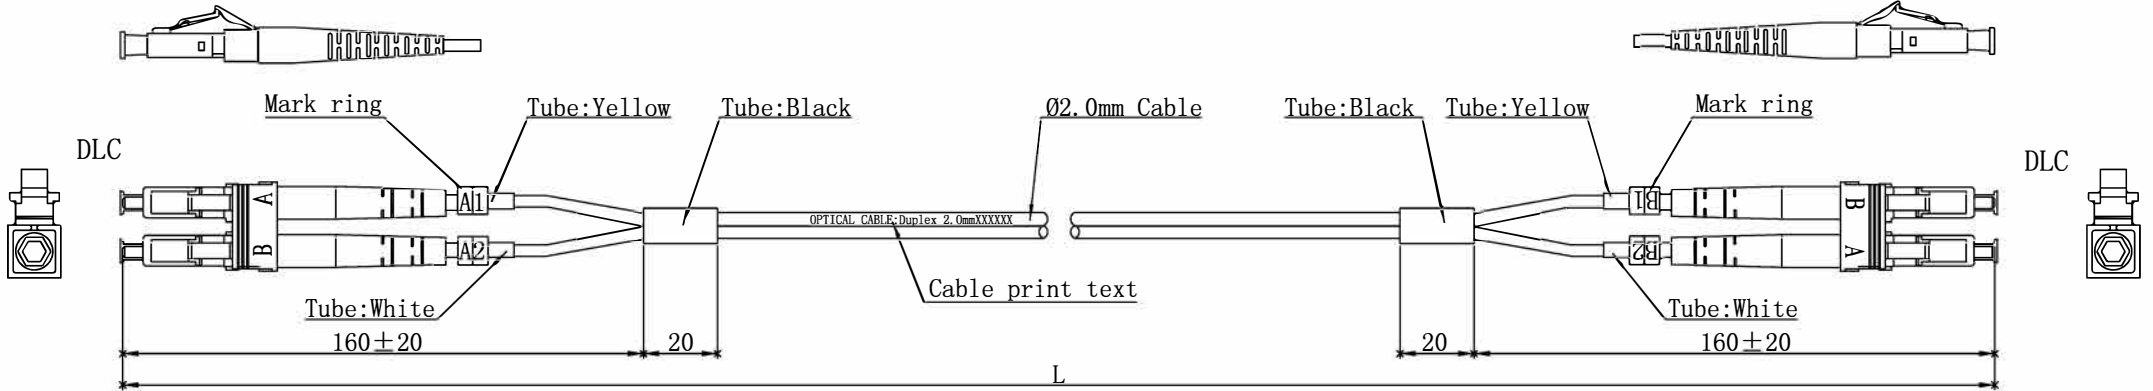

NOTE:ALL MATERIAL COMPLIANT ROHS STANDARD

REVISION INFORMATION

Rev.	Rev. Date	Modified By	Brief Description

Specifications:

Type	DLC/UPC-DLC/UPC
Fiber Mode	OM3
Core Diameter (um)	50/125
Operating Wavelength (nm)	850/1300
Cable Color	Aqua
Cable Diameter (mm)	Ø2.0
Operating Temperature (° C)	-40~+75
Storage Temperature (° C)	-40~+85
Insertion loss (dB)	≤0.2dB
Return loss (dB)	≥35dB

$L \leq 5m$, TOLERANCES: $0 \leq \Delta L \leq 5cm$
 $L > 5m$, TOLERANCES: $0 \leq \Delta L \leq 1\% * L$

Length
1m
1.5m
2m
3m
4m
5m
6m
7m
8m
9m
10m
12m
15m
20m
25m
30m
35m
40m
50m

LANshack

Sales@LANshack.com | 888-568-1230

NO.	PART NAME	SPECIFICATION DESCRIPTION	QTY	UNIT
①				
②				
③				

Unless specified on the drawing, tolerances are per the follows:
 .x +1
 +0.2
 .xx +0.05

DRAWN BY	DATE: 2015/05/14	DESCRIPTION: LC-LC-DX OM3 Patchcord
CHECKED BY	SHEET 1of1	ITEM NO. SFPC-OM3-LCLC-XX
APPROVED BY	SCALE 1:1	REV. 00 UNIT:mm