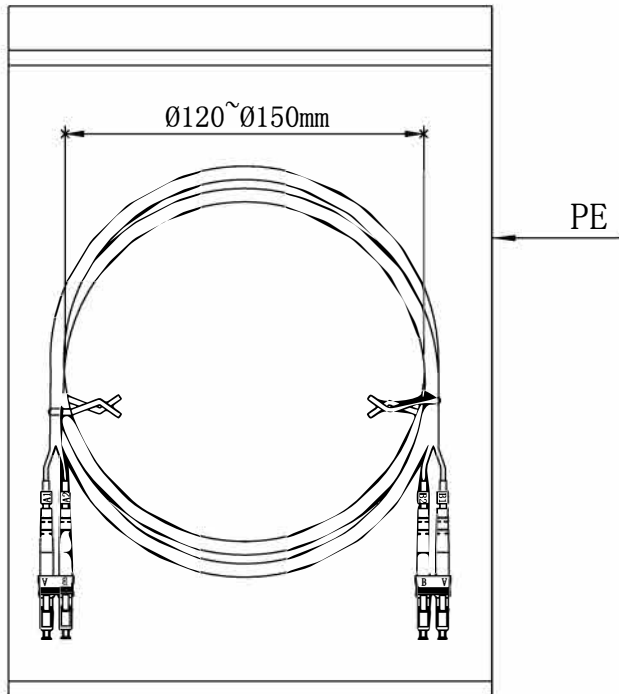

NOTE:ALL MATERIAL COMPLIANT ROHS STANDARD

REVISION INFORMATION

Rev.	Rev. Date	Modified By	Brief Description

Specifications:

Type	DLC/UPC-DLC/UPC
Fiber Mode	OM3
Core Diameter (um)	50/125
Operating Wavelength (nm)	850/1300
Cable Color	Aqua
Cable Diameter (mm)	Ø2.0
Operating Temperature (° C)	-40~+75
Storage Temperature (° C)	-40~+85
Insertion loss (dB)	≤0.2dB
Return loss (dB)	≥35dB

$L \leq 5m$, TOLERANCES: $0 \leq \Delta L \leq 5cm$
 $L > 5m$, TOLERANCES: $0 \leq \Delta L \leq 1\% * L$

Length
1m
1.5m
2m
3m
4m
5m
6m
7m
8m
9m
10m
12m
15m
20m
25m
30m
35m
40m
50m

LANshack

Sales@LANshack.com | 888-568-1230

NO.	PART NAME	SPECIFICATION DESCRIPTION	QTY	UNIT
①				
②				
③				

Unless specified on the drawing, tolerances are per the follows:
 .x +1
 +0.2
 .xx +0.05

DRAWN BY	DATE: 2015/05/14	DESCRIPTION: LC-LC-DX OM3 Patchcord
CHECKED BY	SHEET 1of1	ITEM NO. SFPC-OM3-LCLC-XX
APPROVED BY	SCALE 1:1	REV. 00 UNIT:mm